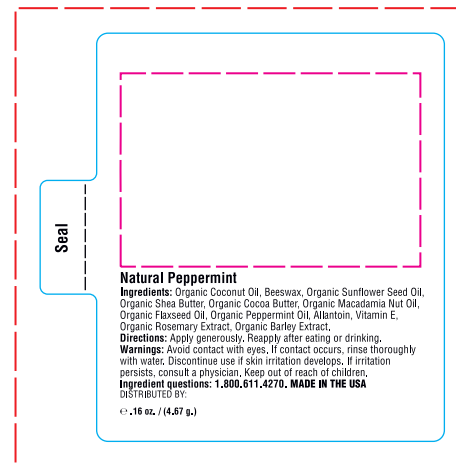

# ZLBXOWT Natural Lip Balm with Organic Ingredients

Print File // Actual size

Bleed Area (background color/pattern) needs to be 1/8" outside cutline

Label size is the actual cutline

Standard Imprint area 1/8" inside the cutline